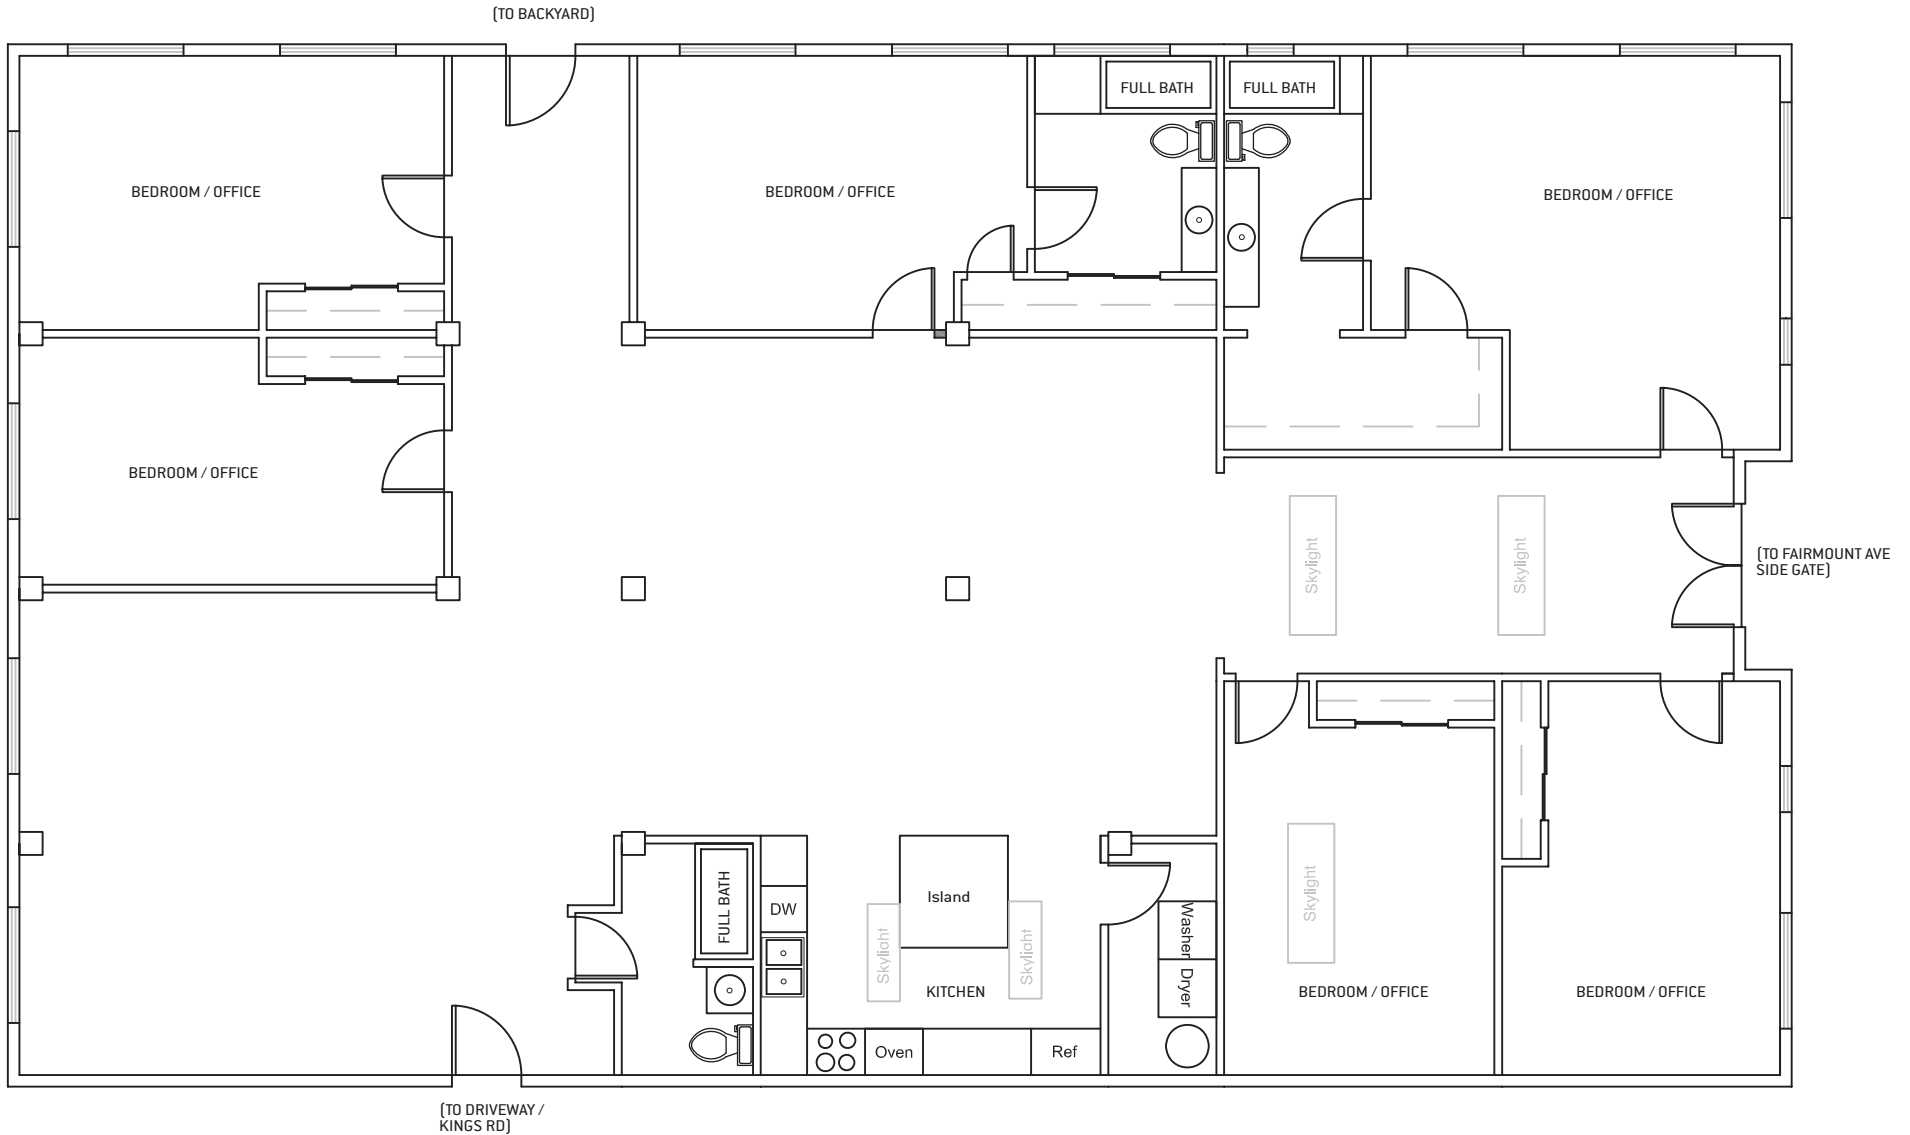

SANCTUARY.

the sunday school — 3500 sq ft

www.sanctuary-dallas.com
2602 kings rd /// 503-235-2520